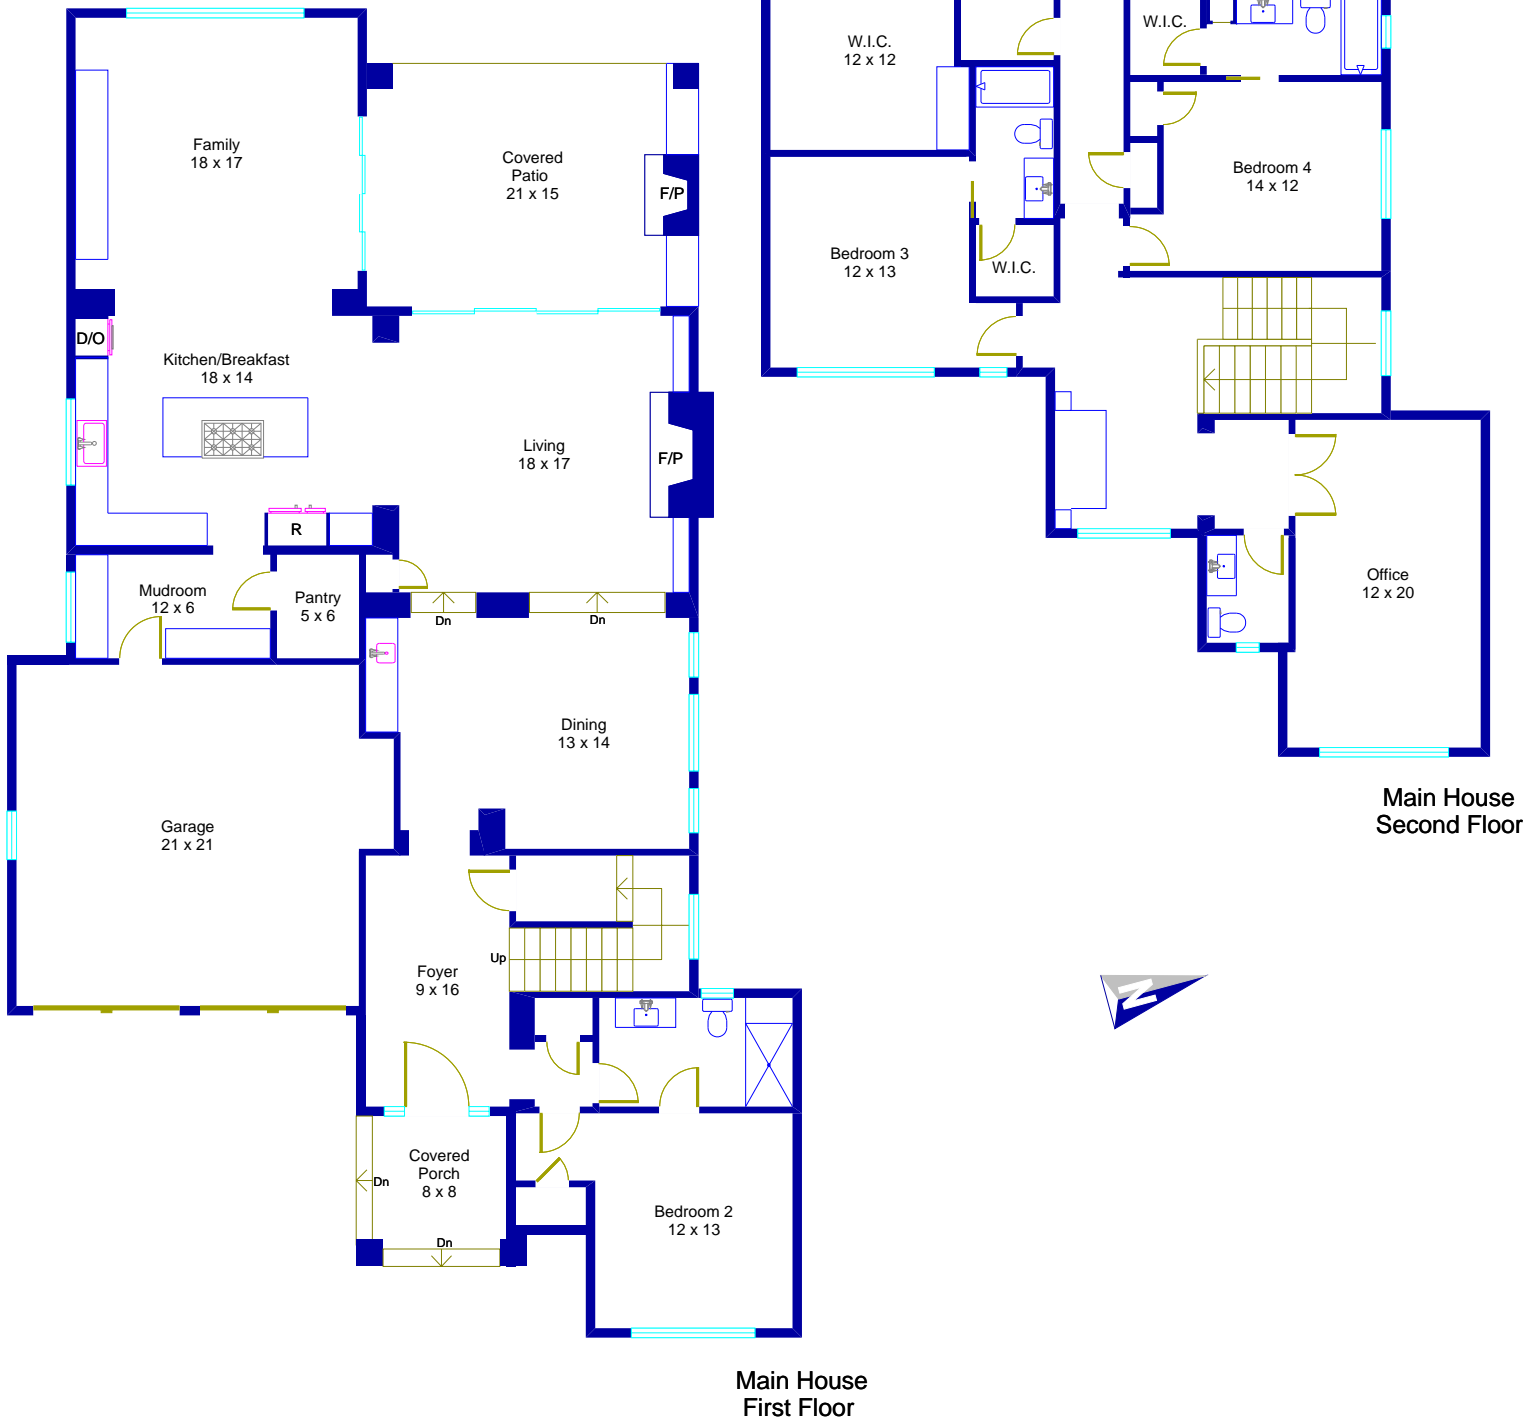

1415 Ethridge Ave Austin, Texas

This floor plan is an artistic rendering only. All dimensions are approximate. Floor Plan Graphics and Kuper Sotheby's International Realty make no representation or warranty as to this rendering's accuracy and no measurements or dimensions should be relied upon without independent verification.

Marketed by Dara Allen, Kuper Sotheby's International Realty, 512.296.7090, DaraAllen.com
Floor plan by Floor Plan Graphics, 512.454.0383, FloorPlanGraphics.com